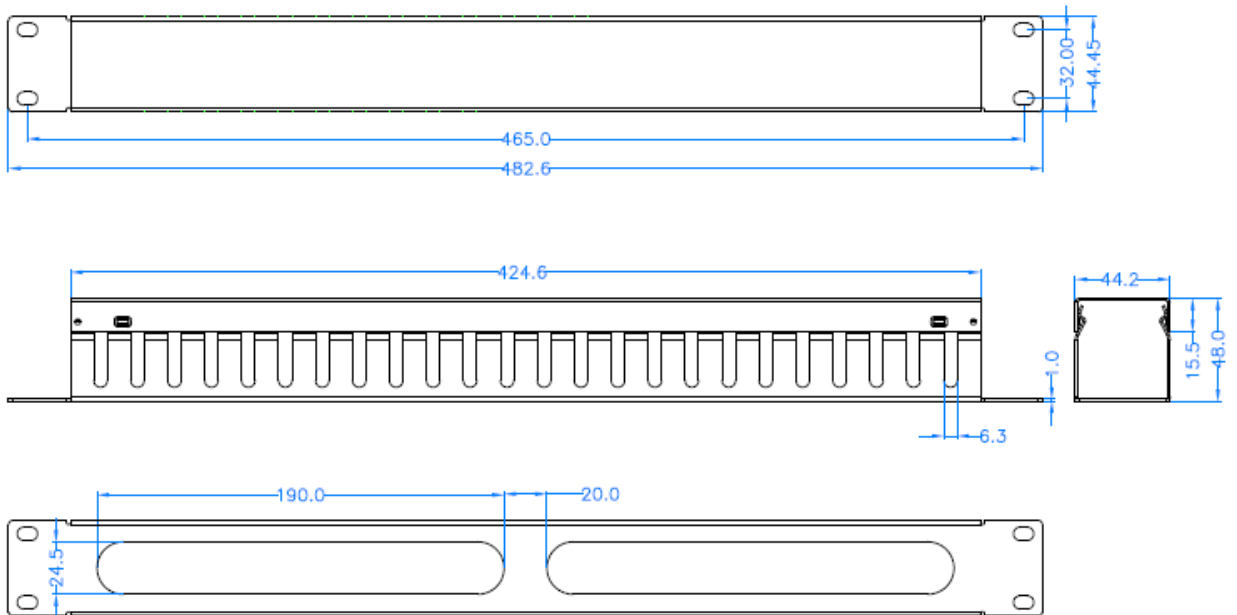

Technical Data Sheet

Product name: Cable management 1U Metal

NOTES:

1. MATERIAL : CARBON STEEL,T=1.0mm,POWDER COATING
2. BODY COLOR : BLACK
3. BURR : 0.05MM MAX

Technical Data Sheet

Cable Management , Metal D-ring 1U

Feature:

1. PANEL FRAME : CARBON STEEL,T=1.5mm,POWDER COATING
2. METAL BUCKLE : CARBON STEEL,T=2.0mm,POWDER COATING
3. BODY COLOR : BLACK
4. BURR : 0.05MM MAX