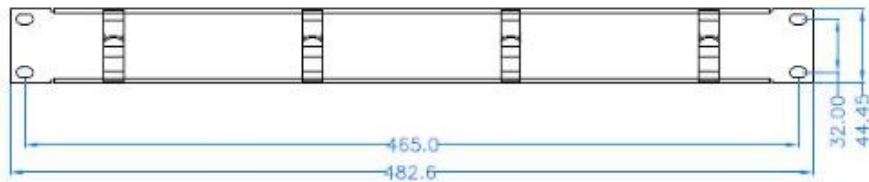

Technical Data Sheet

Product name: Cable management 1U Metal

NOTES:

1. MATERIAL : CARBON STEEL,T=1.0mm,POWDER COATING
2. BODY COLOR : BLACK
3. BURR : 0.05MM MAX

Technical Data Sheet

Cable Management , Metal D-ring 1U

Feature:

1. PANEL FRAME : CARBON STEEL,T=1.5mm,POWDER COATING
2. METAL BUCKLE : CARBON STEEL,T=2.0mm,POWDER COATING
3. BODY COLOR : BLACK
4. BURR : 0.05MM MAX