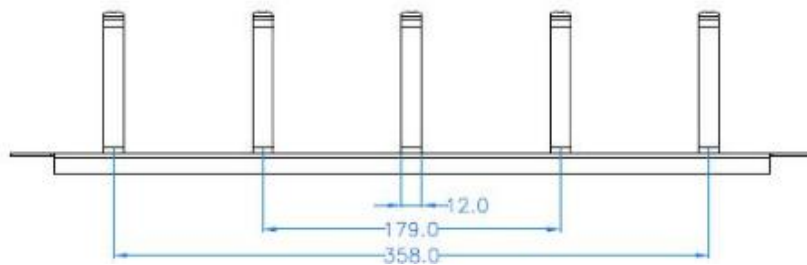

Technical Data Sheet

Product name: Cable management 1U Metal

NOTES:

1. MATERIAL : CARBON STEEL,T=1.0mm,POWDER COATING
2. BODY COLOR : BLACK
3. BURR : 0.05MM MAX

Technical Data Sheet

Cable Management , Metal D-ring 1U

Feature:

1. PANEL FRAME : CARBON STEEL,T=1.5mm,POWDER COATING
2. METAL BUCKLE : CARBON STEEL,T=2.0mm,POWDER COATING
3. BODY COLOR : BLACK
4. BURR : 0.05MM MAX