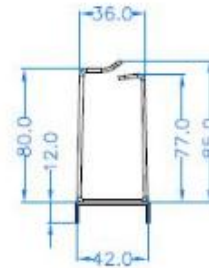

Technical Data Sheet

Product name: Cable management 1U Metal

NOTES:

1. MATERIAL : CARBON STEEL,T=1.0mm,POWDER COATING
2. BODY COLOR : BLACK
3. BURR : 0.05MM MAX

Technical Data Sheet

Cable Management , Metal D-ring 1U

Feature:

1. PANEL FRAME : CARBON STEEL,T=1.5mm,POWDER COATING
2. METAL BUCKLE : CARBON STEEL,T=2.0mm,POWDER COATING
3. BODY COLOR : BLACK
4. BURR : 0.05MM MAX