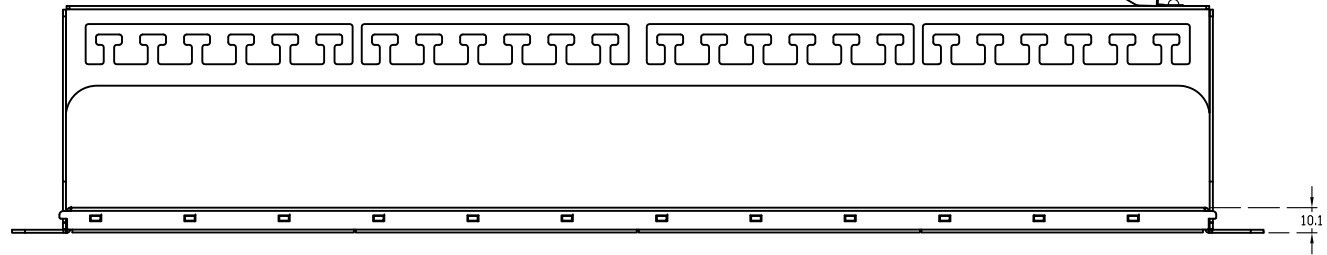

Grounded wire lenght is 20cm

Material:
 Panel: 1.2mm/SPCC
 Panel and back bar with nickel plating.
 Housing material: ABS or PC UL 94-V2

TITLE:					
	INCH	MM			
.X	.015	.30	TITLE: BLANK PATCH PANEL		
.XX	.010	.10			
.XXX	.005	.05			
DRAWN BY	MA		P/N:		
CHECK BY			SCALE	1:1	 REV
			UNIT	MM	
APPD BY			SHEET	1/1	DWG NO:
			DATE	2018/08/02	