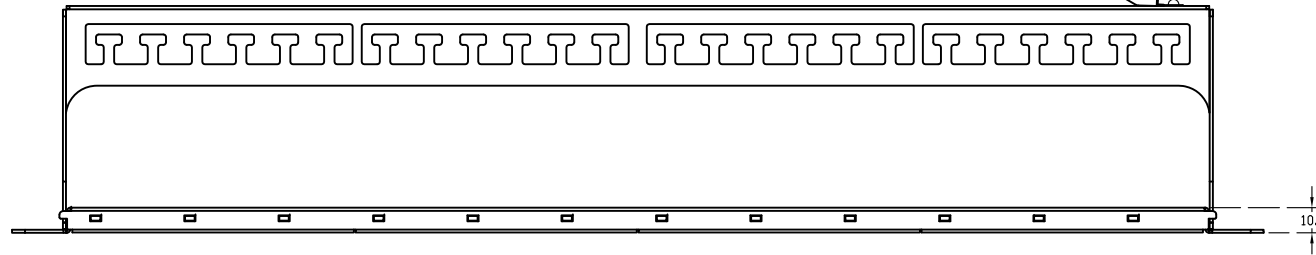

接地线长度为200

Material:  
 Face Panel: 1.2mm/SPCC with Black color painting  
 Back Panel and back bar with nickel plating.

TITLE:				
	INCH	MM		
.X	.015	.30	TITLE: BLANK PATCH PANEL	
.XX	.010	.10		
.XXX	.005	.05		
DRAWN BY	MA		P/N:	
CHECK BY			SCALE	1:1
			UNIT	MM
APPD BY			SHEET	1/1
			DATE	2018/08/02
			DWG NO:	
			REV	