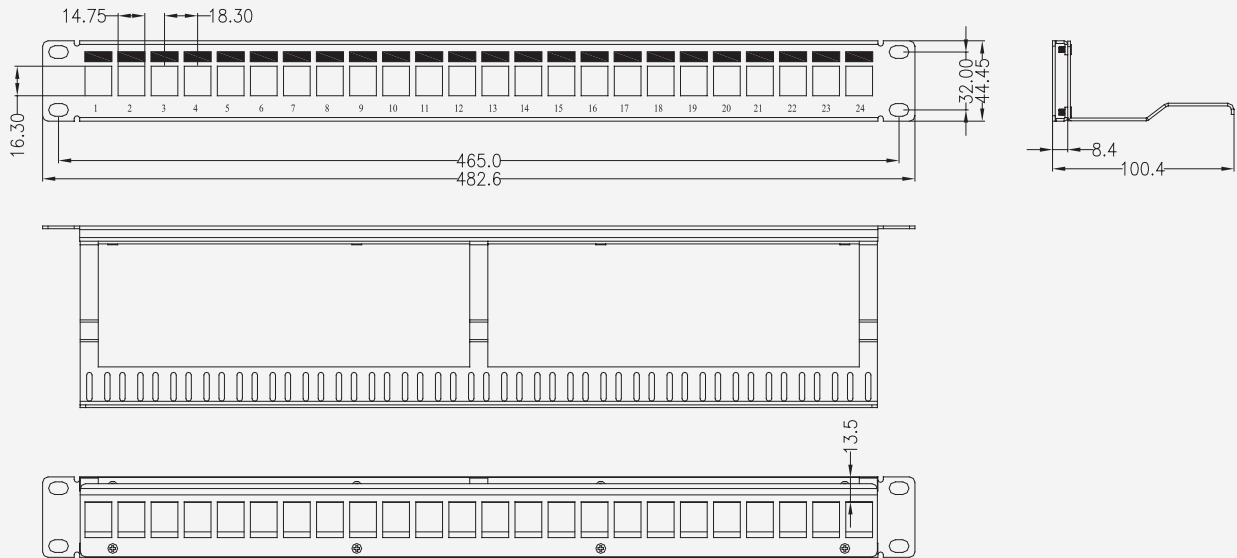

24 Port Blank Panel with Back Bar

NOTES:

1. MATERIAL : CARBON STEEL, T=1.5mm, POWDER COATING
2. BODY COLOR : BLACK
3. BURR : 0.05MM MAX